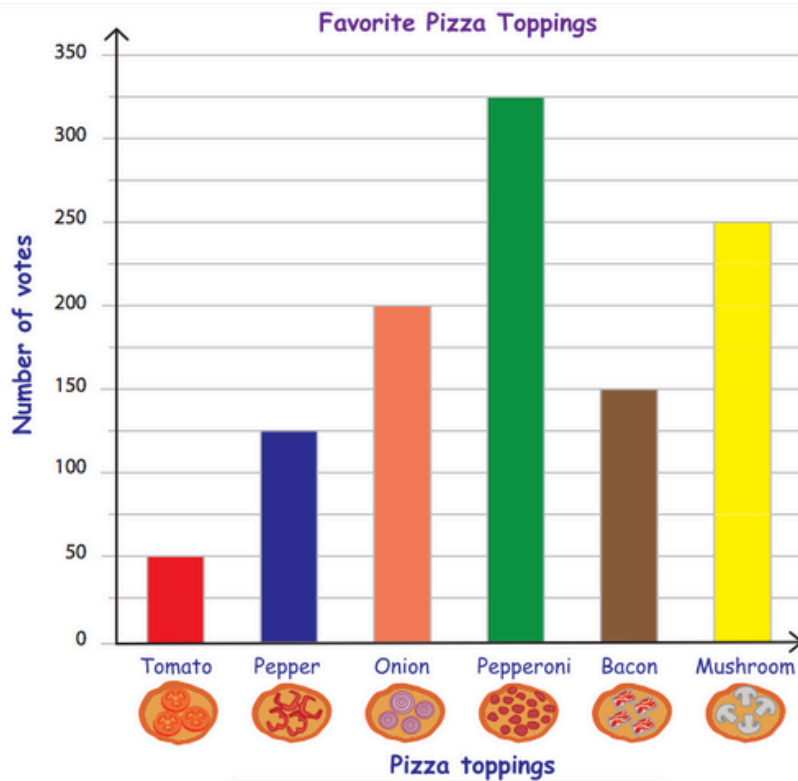

Name: _____

Date: _____

Reading Bar Charts: Pizza Toppings

A survey is done to record customers' favourite pizza toppings. The results are recorded in a bar chart. Use the bar graph to answer the questions.

- 1) Which is the most popular topping? _____
- 2) How many customers have chosen either tomato or pepper toppings? _____
- 3) If 75 more customers prefer bacon, which one will top the chart, bacon or onion? _____
- 4) Which topping has 250 votes? _____
- 5) List the toppings in order from most popular to least popular.

Reading Bar Charts

Answer: Pizza Toppings

- 1) Which is the most popular topping? Pepperoni
- 2) How many customers have chosen either tomato or pepper toppings? 175
- 3) If 75 more customers prefer bacon, which one will top the chart, bacon or onion? Bacon
- 4) Which topping has 250 votes? Mushroom
- 5) List the toppings in order from most popular to least popular.

Pepperoni, Mushroom, Onion, Bacon, Pepper, Tomato