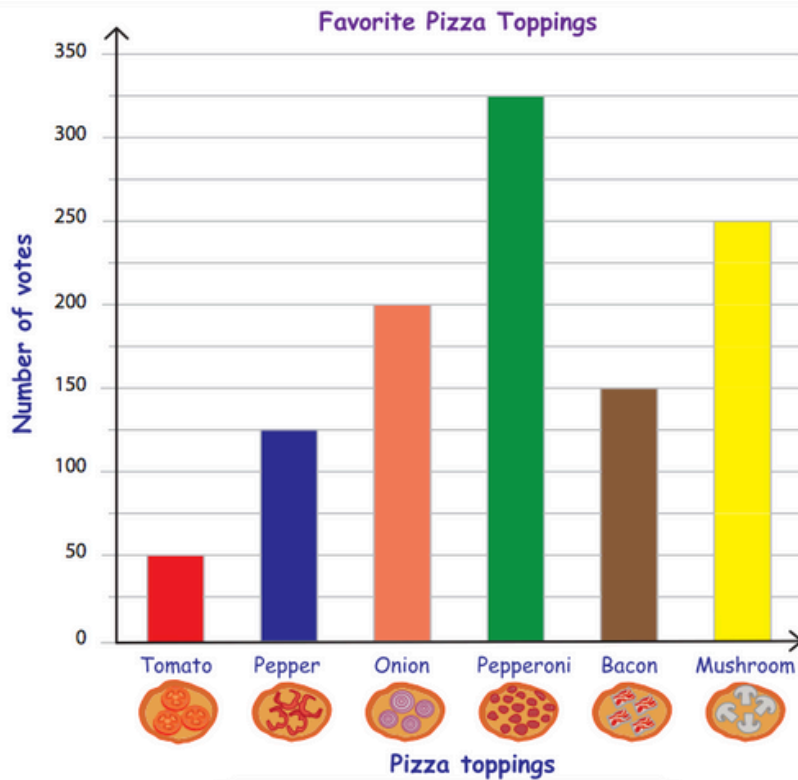

Name: _____

Date: _____

Reading Bar Charts: Pizza Toppings

A survey is done to record customers' favourite pizza toppings. The results are recorded in a bar chart. Use the bar graph to answer the questions.

- 1) Which is the most popular topping? _____
- 2) How many customers have chosen either tomato or pepper toppings? _____
- 3) If 75 more customers prefer bacon, which one will top the chart, bacon or onion? _____
- 4) Which topping has 250 votes? _____
- 5) List the toppings in order from most popular to least popular.

Reading Bar Charts

Answer: Pizza Toppings

- 1) Which is the most popular topping? Pepperoni
- 2) How many customers have chosen either tomato or pepper toppings? 175
- 3) If 75 more customers prefer bacon, which one will top the chart, bacon or onion? Bacon
- 4) Which topping has 250 votes? Mushroom
- 5) List the toppings in order from most popular to least popular.

Pepperoni, Mushroom, Onion, Bacon, Pepper, Tomato